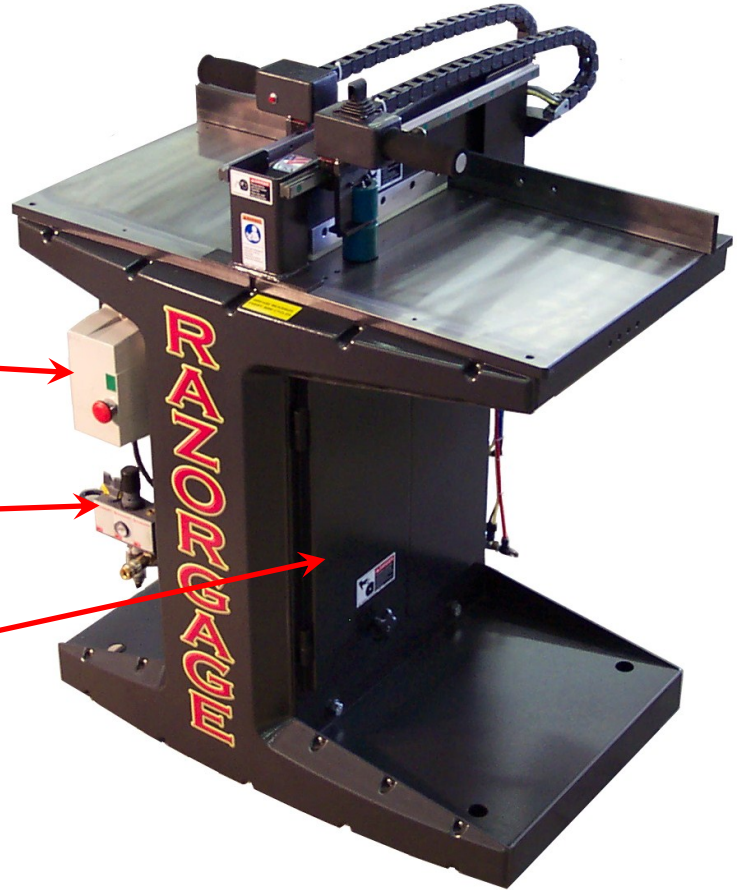

Distinguishing a Cyclone 500 From a Cyclone 600

Cyclone 500

Smaller Motor
Starter Enclosure

Front Facing
Pressure Gage

Black Bi-Fold
Access Panel

Cyclone 600

Larger Motor
Starter Enclosure

Orange One-Piece
Access Panel