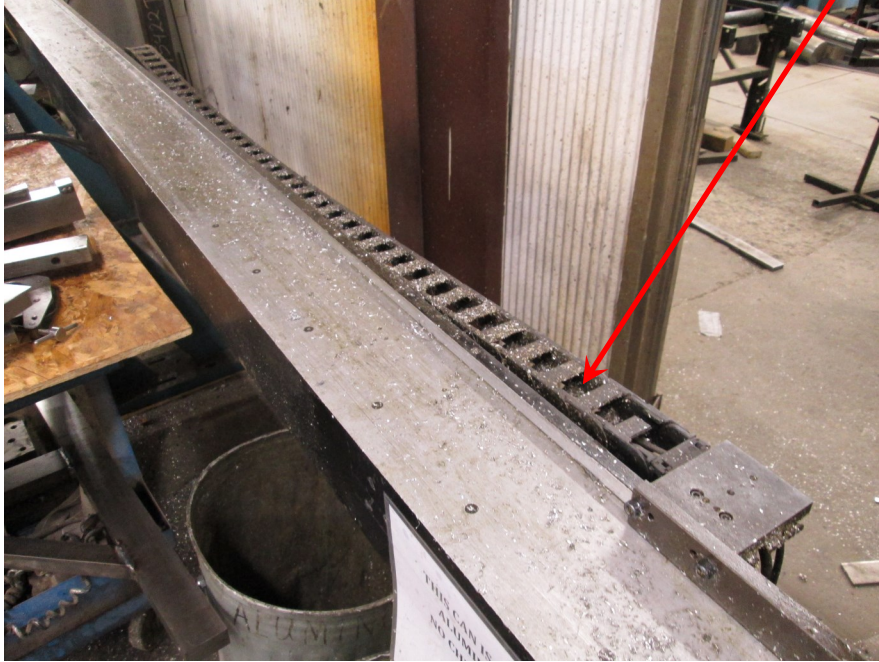

Does your RazorGage have a Linear or Rotary Encoder?

If your RazorGage has a cable carrier as indicated below it is likely that it has a linear encoder. If your RazorGage has a gripper or a brake then it may be rotary encoder even if it has a cable carrier.

If the motor on your RazorGage has an encoder mounted to the back of it as indicated below then you have a rotary encoder style RazorGage.