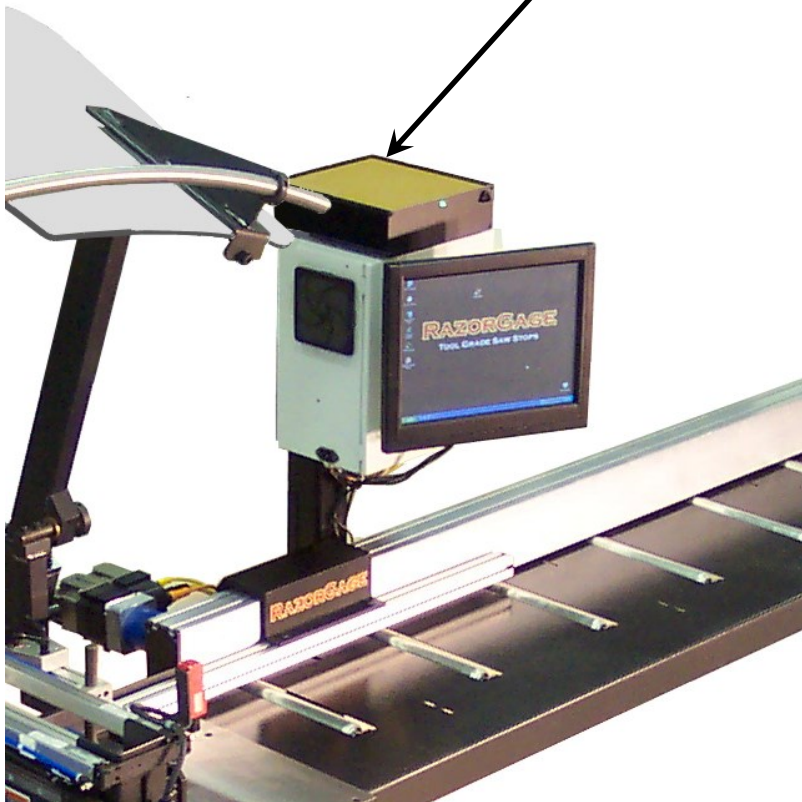

Identify the Type of PC on Your RazorGage

HP Thin Client

TSI Fanless PC

Tower PC