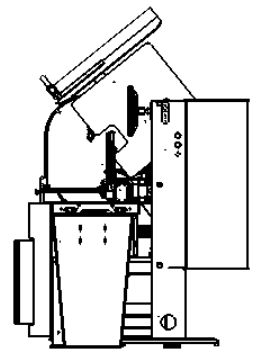

RazorOptimal Pockethole

RazorOptimal Cyclone 600

RazorGage ST with Roller Table

RazorGage Control Tower PC

NOTE: DIMENSIONS RELATED TO TOUCH SCREEN MONITOR ARE SUBJECT TO CHANGE WITHOUT WARNING.