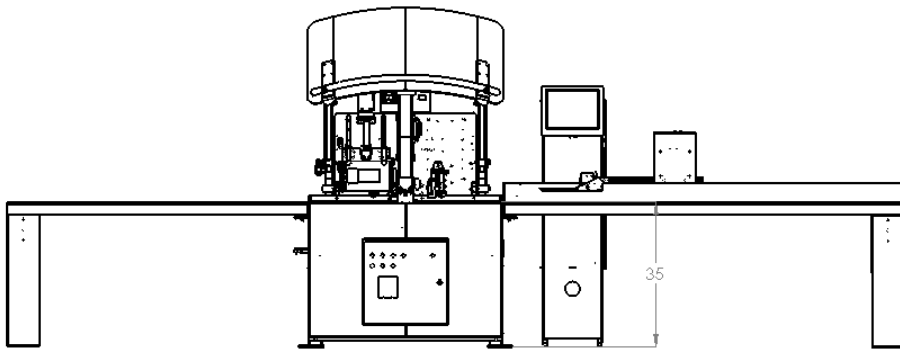

RazorOptimal Pockethole

RazorOptimal Cyclone 600

RazorGage ST with Roller Table

RazorGage Control Tower PC

NOTE: DIMENSIONS RELATED TO TOUCH SCREEN MONITOR ARE SUBJECT TO CHANGE WITHOUT WARNING.