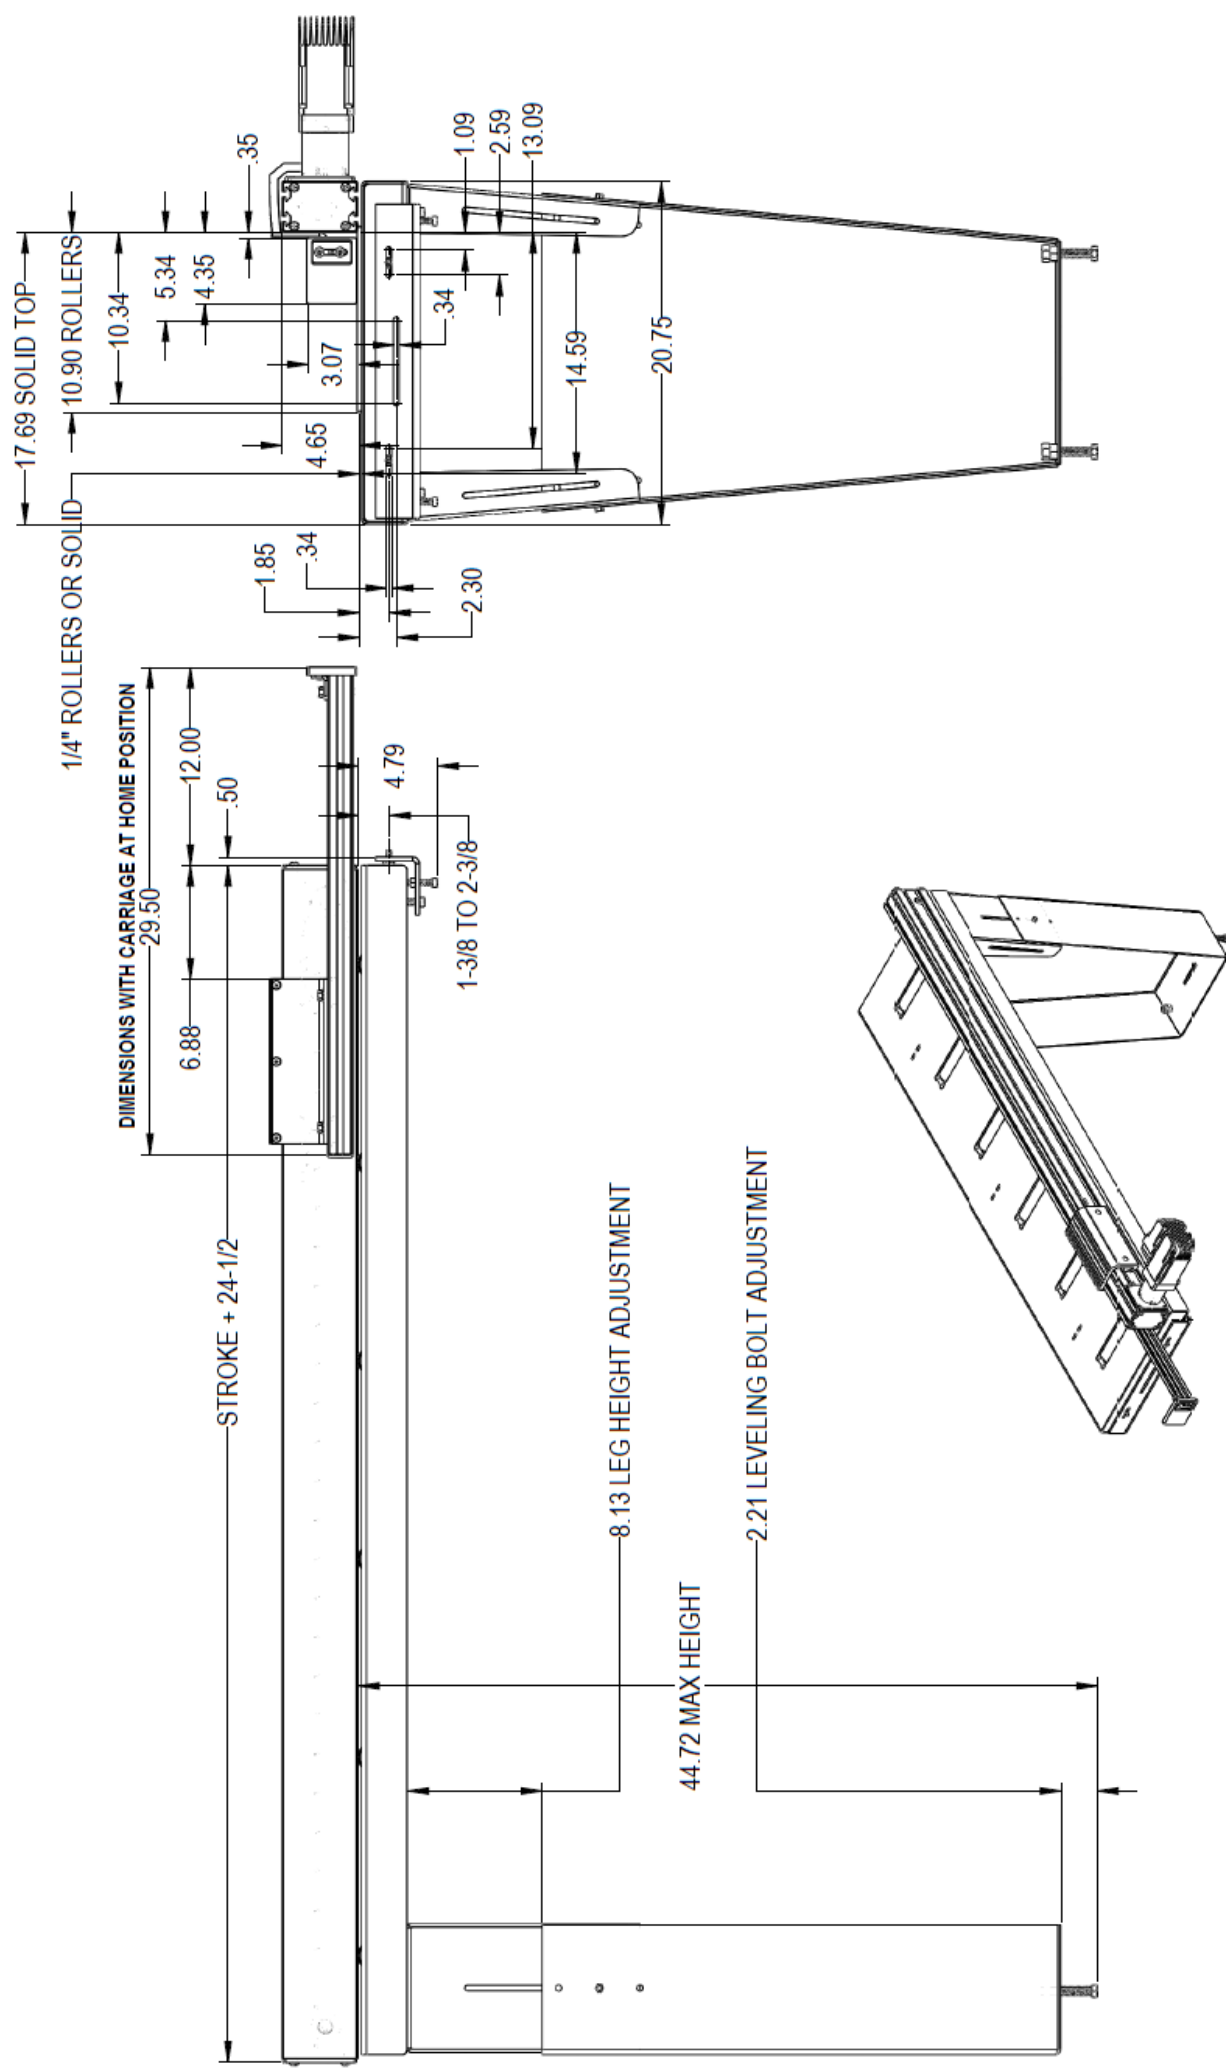

RazorOptimal Pockethole

RazorOptimal Cyclone 600

RazorGage ST with Roller Table

RazorGage Control Tower PC

NOTE: DIMENSIONS RELATED TO TOUCH SCREEN MONITOR ARE SUBJECT TO CHANGE WITHOUT WARNING.