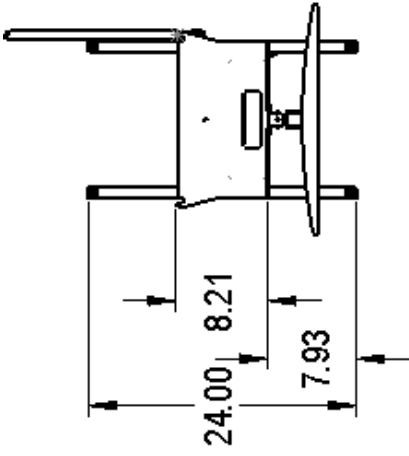

RazorOptimal Pockethole

RazorOptimal Cyclone 600

RazorGage ST with Roller Table

RazorGage Control Tower PC

NOTE: DIMENSIONS RELATED TO TOUCH SCREEN MONITOR ARE SUBJECT TO CHANGE WITHOUT WARNING.