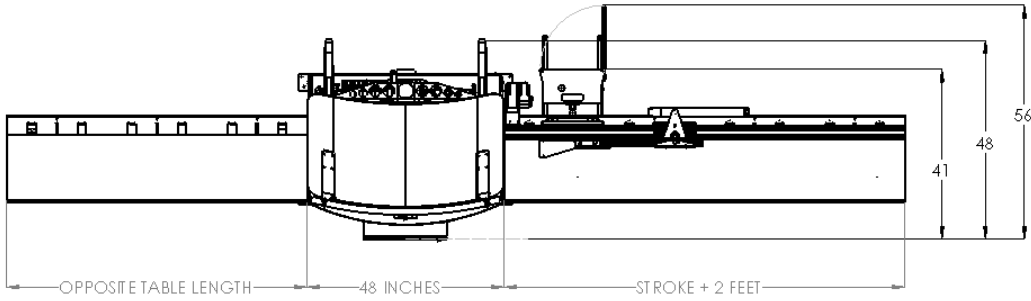

RazorOptimal Pockethole

RazorOptimal Cyclone 600

RazorGage ST with Roller Table

RazorGage Control Tower PC

NOTE: DIMENSIONS RELATED TO TOUCH SCREEN MONITOR ARE SUBJECT TO CHANGE WITHOUT WARNING.