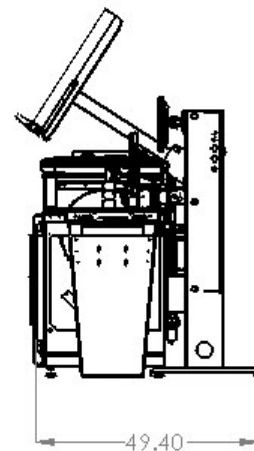

RazorOptimal Pockethole

RazorOptimal Cyclone 600

RazorGage ST with Roller Table

RazorGage Control Tower PC

NOTE: DIMENSIONS RELATED TO TOUCH SCREEN MONITOR ARE SUBJECT TO CHANGE WITHOUT WARNING.