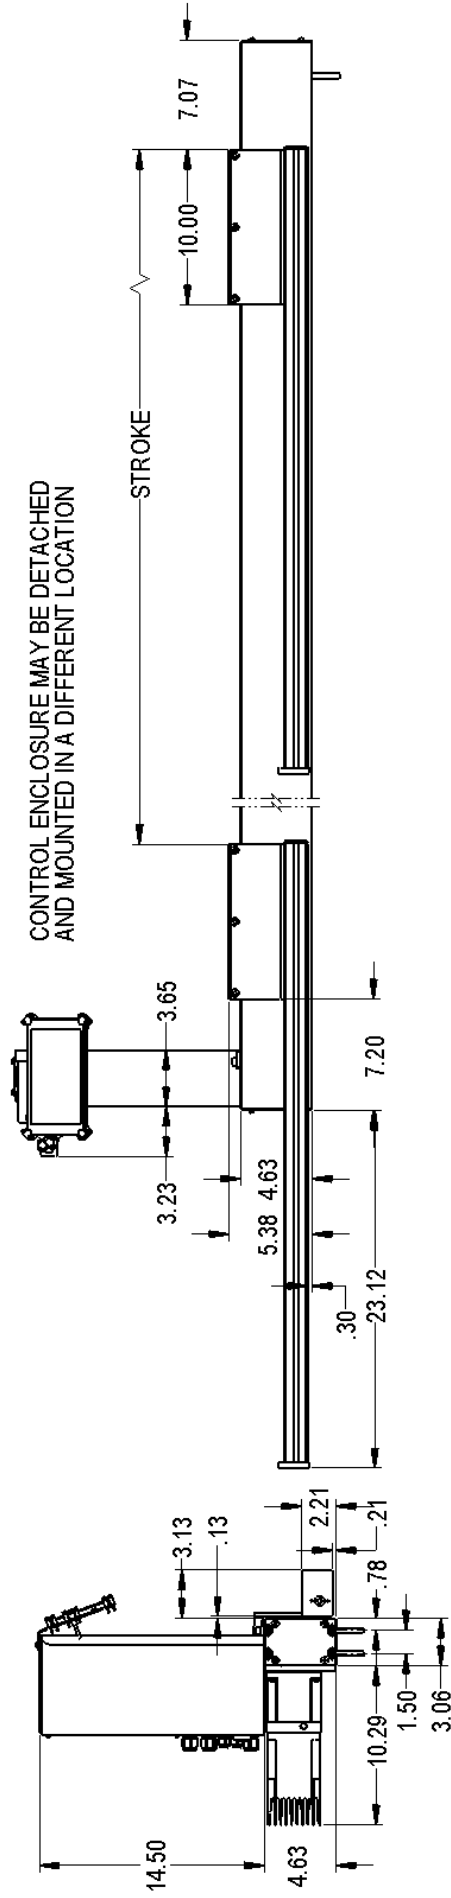

RazorOptimal Pockethole

RazorOptimal Cyclone 600

RazorGage ST with Roller Table

RazorGage Control Tower PC

NOTE: DIMENSIONS RELATED TO TOUCH SCREEN MONITOR ARE SUBJECT TO CHANGE WITHOUT WARNING.