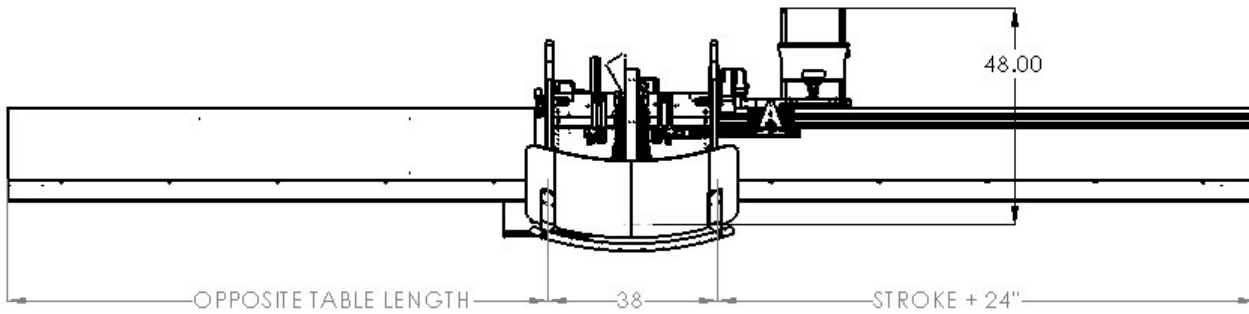

RazorOptimal Pockethole

RazorOptimal Cyclone 600

RazorGage ST with Roller Table

RazorGage Control Tower PC

NOTE: DIMENSIONS RELATED TO TOUCH SCREEN MONITOR ARE SUBJECT TO CHANGE WITHOUT WARNING.