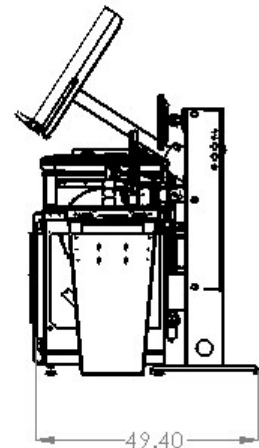

## Dimensions for RazorGage Products

RazorOptimal Pockethole

- ◆ 208 or 230 3Ph x 30 Amps OR 450 3Ph 20 Amps  
3 Phase Voltage MUST be specified with order.
- ◆ 120 VAC x 15 Amps - 1 Duplex Outlet
- ◆ Compressed Air 80 psi @ 5 CFM
- ◆ 4" Dust Collection Port—600 CFM

RazorOptimal Cyclone 600

- ◆ 208 or 230 3Ph x 30 Amps OR 450 3Ph 20 Amps  
3 Phase Voltage MUST be specified with order.
- ◆ 120 VAC x 15 Amps - 1 Duplex Outlet
- ◆ Compressed Air 80 psi @ 5 CFM
- ◆ 2 x 4" Dust Collection Port—600 CFM