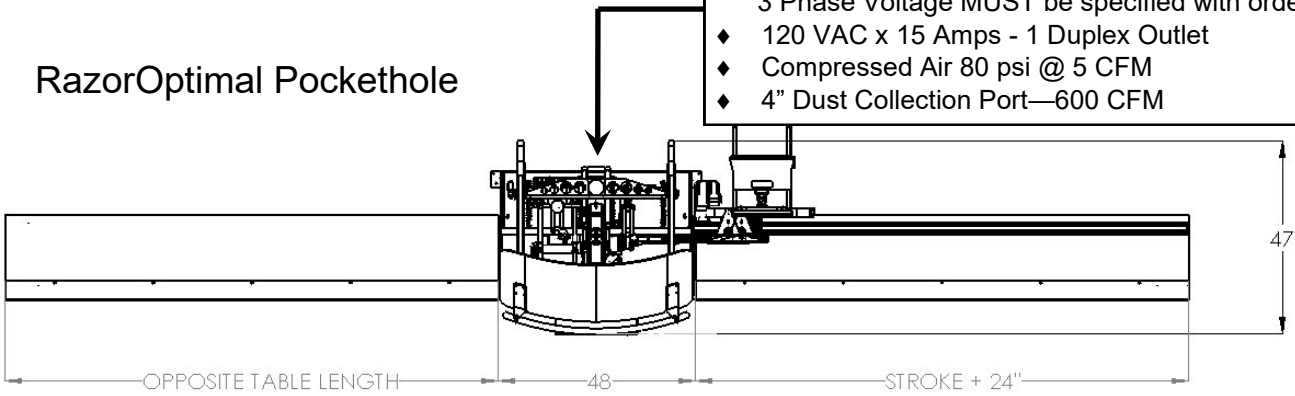

## Dimensions for RazorGage Products

RazorOptimal Pockethole

- ◆ 208 or 230 3Ph x 30 Amps OR 450 3Ph 20 Amps  
3 Phase Voltage MUST be specified with order.
- ◆ 120 VAC x 15 Amps - 1 Duplex Outlet
- ◆ Compressed Air 80 psi @ 5 CFM
- ◆ 4" Dust Collection Port—600 CFM