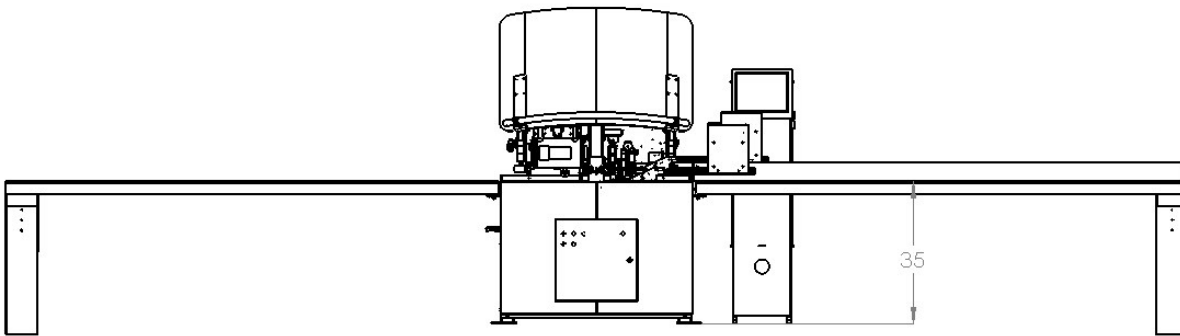

## Dimensions for RazorGage Products

RazorOptimal Pockethole

- ◆ 208 or 230 3Ph x 30 Amps OR 450 3Ph 20 Amps  
3 Phase Voltage MUST be specified with order.
- ◆ 120 VAC x 15 Amps - 1 Duplex Outlet
- ◆ Compressed Air 80 psi @ 5 CFM
- ◆ 4" Dust Collection Port—600 CFM