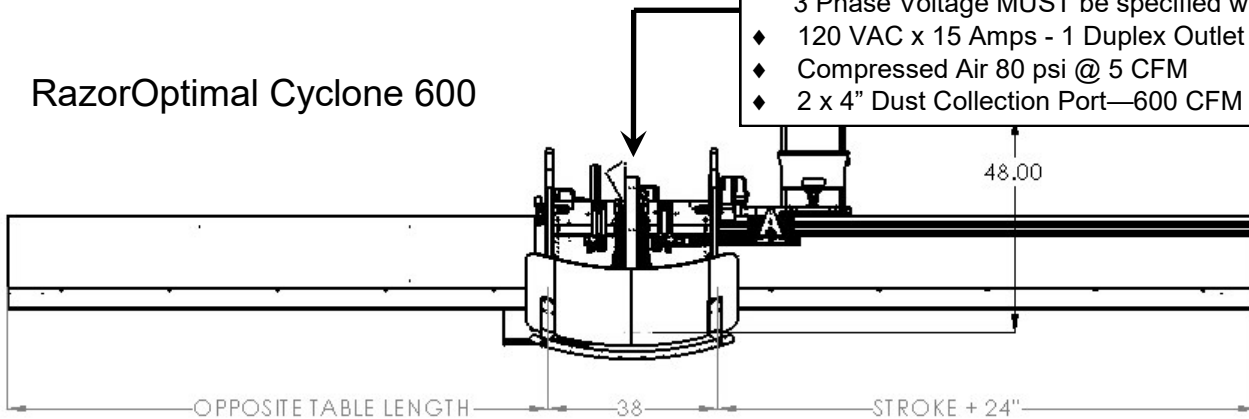

RazorOptimal Cyclone 600

- 208 or 230 3Ph x 30 Amps OR 450 3Ph 20 Amps
  3 Phase Voltage MUST be specified with order.
- 120 VAC x 15 Amps - 1 Duplex Outlet
- Compressed Air 80 psi @ 5 CFM
- 2 x 4" Dust Collection Port—600 CFM