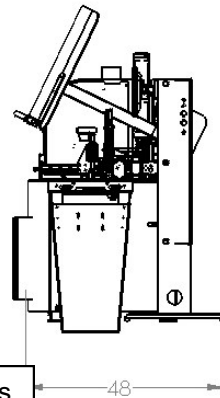

## Dimensions for RazorGage Products

RazorOptimal Pockethole

- ◆ 208 or 230 3Ph x 30 Amps OR 450 3Ph 20 Amps  
3 Phase Voltage MUST be specified with order.
- ◆ 120 VAC x 15 Amps - 1 Duplex Outlet
- ◆ Compressed Air 80 psi @ 5 CFM
- ◆ 4" Dust Collection Port—600 CFM