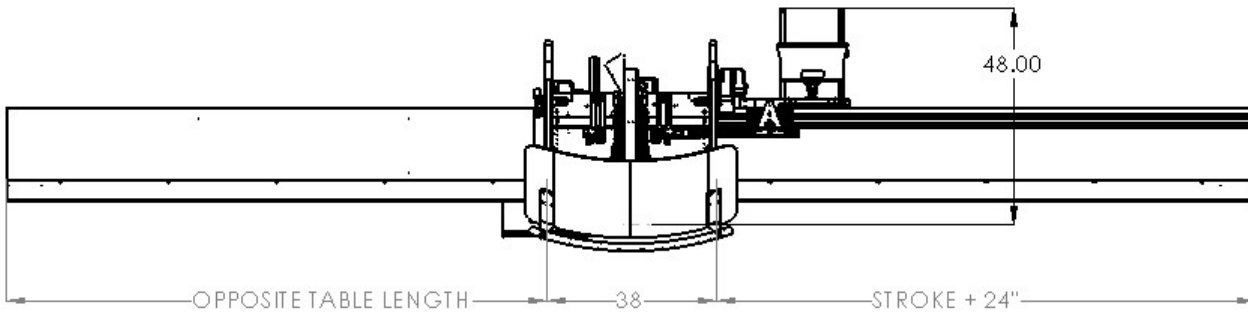

RazorOptimal Pockethole

RazorOptimal Cyclone 600 & APS

RazorGage ST with Roller Table

MINI PC OPTION

ANDROID OPTION

RazorGage Control Tower PC

NOTE: DIMENSIONS RELATED TO TOUCH SCREEN MONITOR ARE SUBJECT TO CHANGE WITHOUT WARNING.