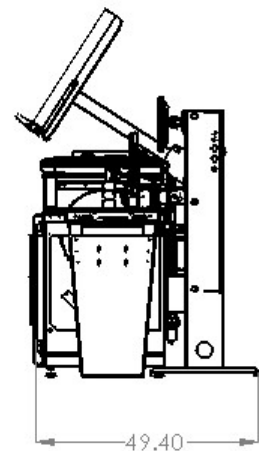

RazorOptimal Pockethole

RazorOptimal Cyclone 600 & APS

RazorGage ST with Roller Table

MINI PC OPTION

ANDROID OPTION

RazorGage Control Tower PC

NOTE: DIMENSIONS RELATED TO TOUCH SCREEN MONITOR ARE SUBJECT TO CHANGE WITHOUT WARNING.