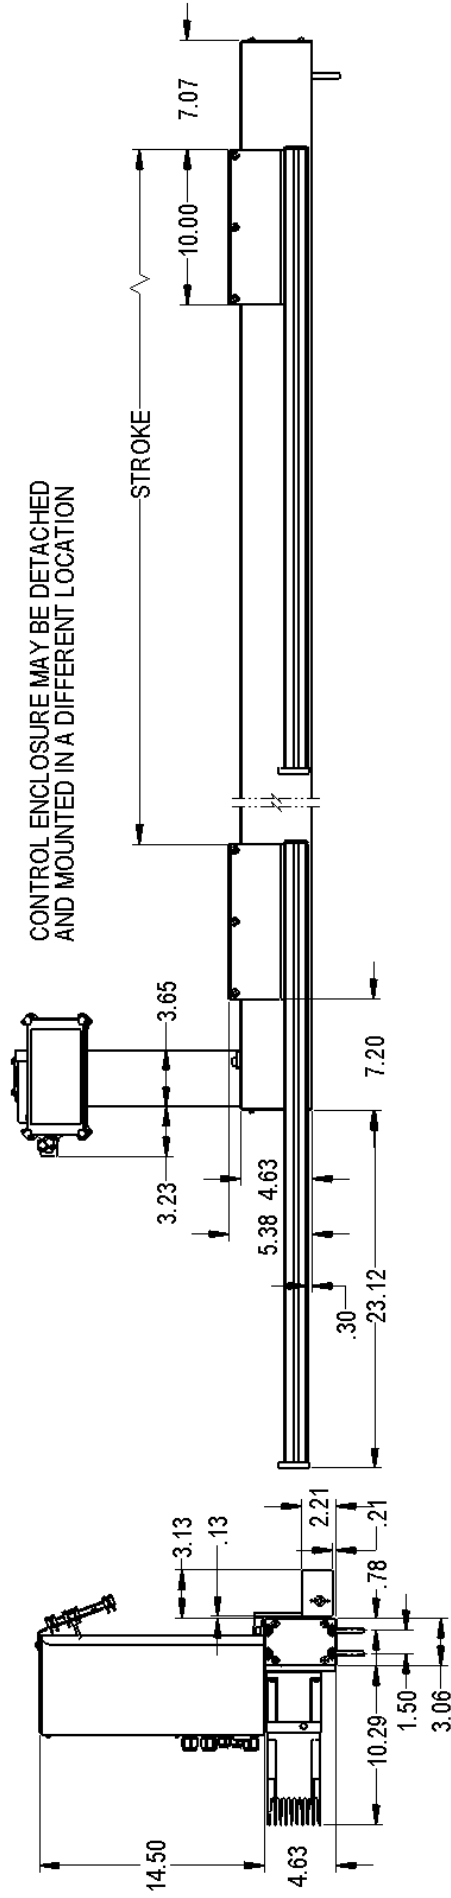

RazorOptimal Pockethole

RazorOptimal Cyclone 600 & APS

RazorGage ST with Roller Table

MINI PC OPTION

ANDROID OPTION

RazorGage Control Tower PC

NOTE: DIMENSIONS RELATED TO TOUCH SCREEN MONITOR ARE SUBJECT TO CHANGE WITHOUT WARNING.