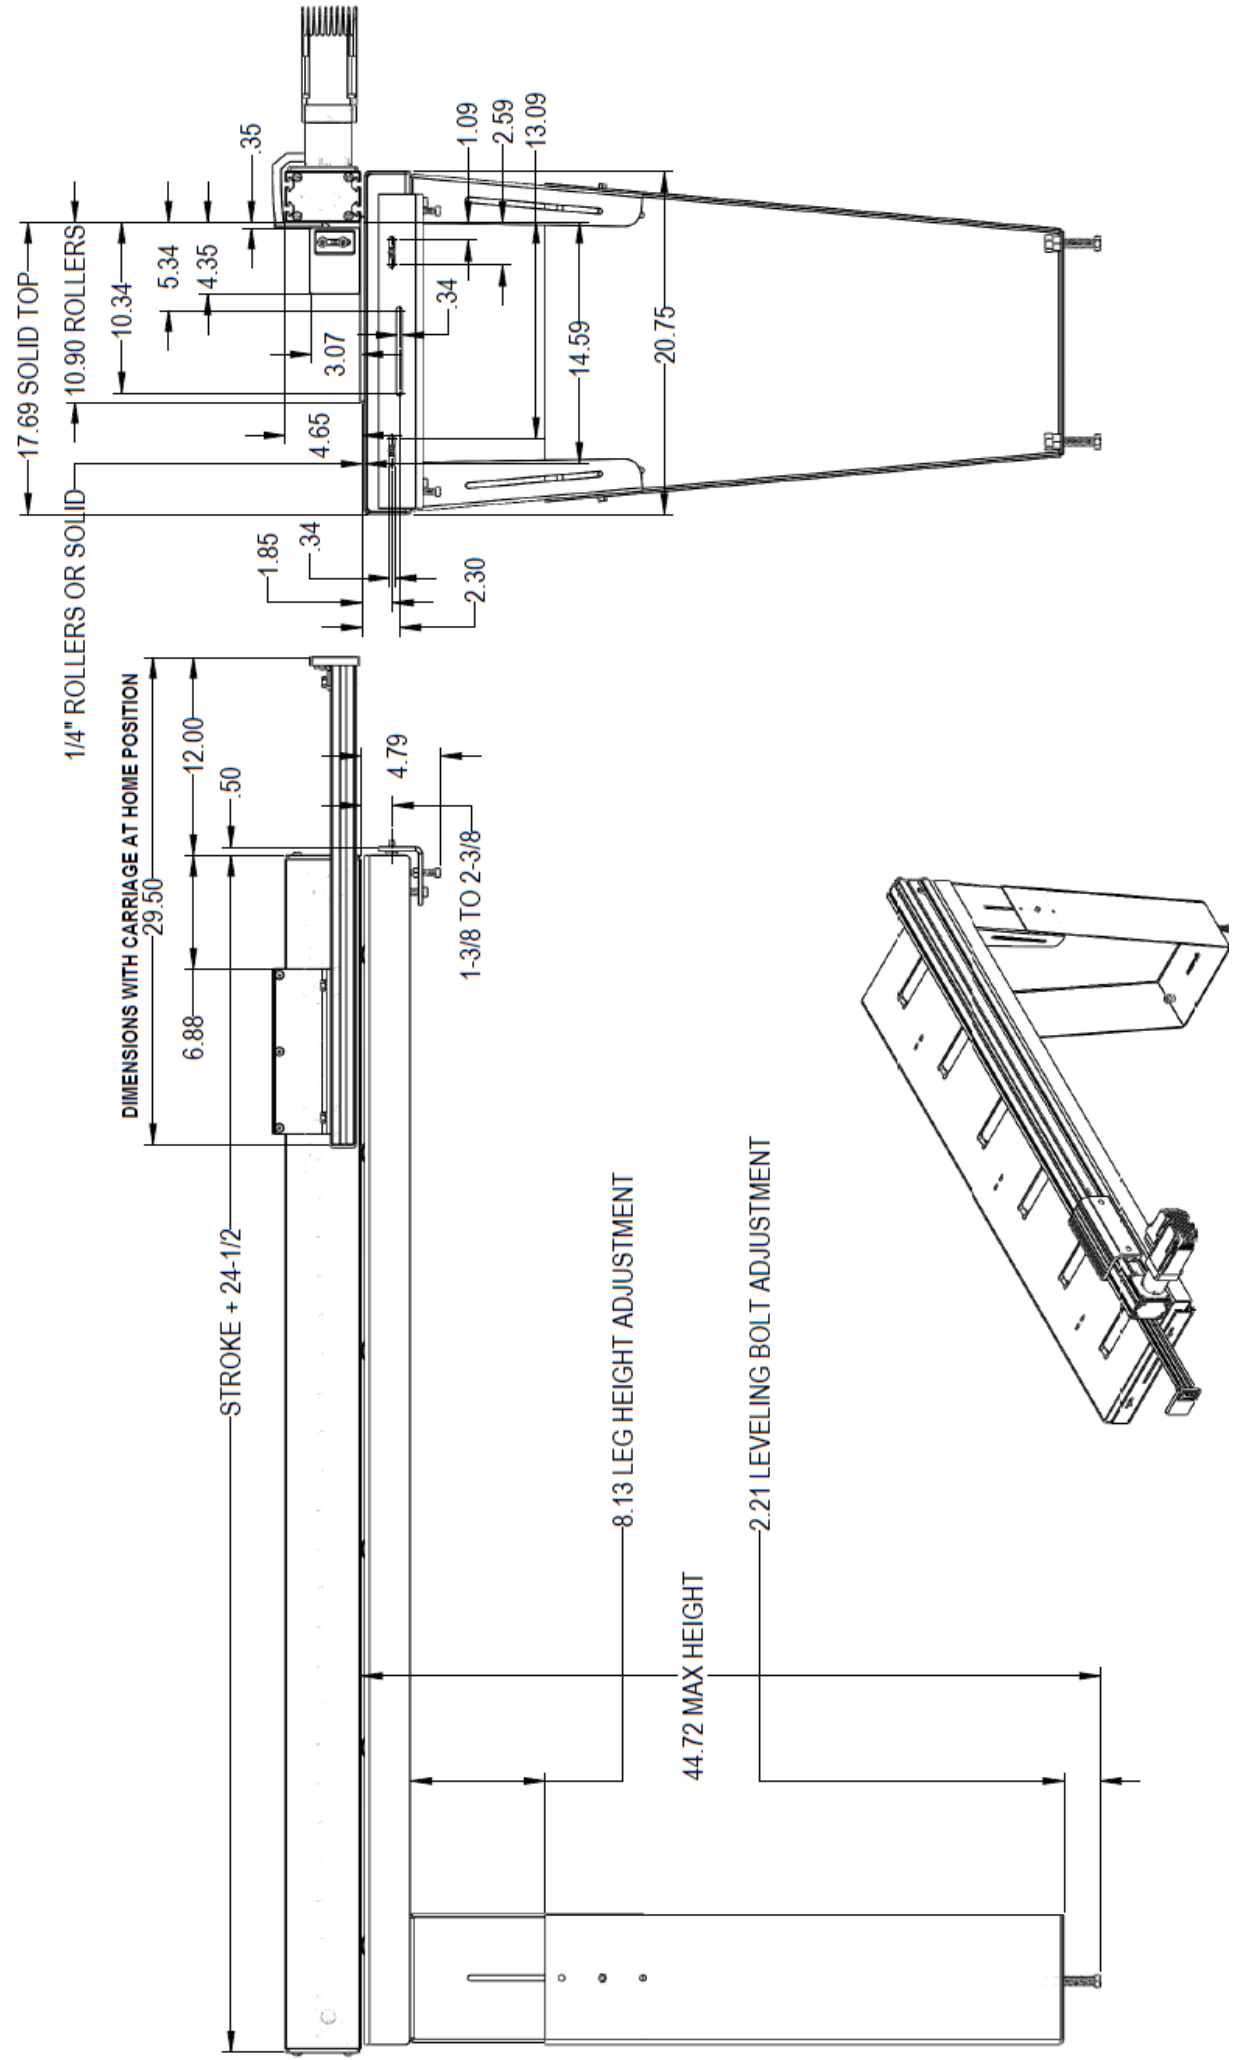

RazorOptimal Pockethole

RazorOptimal Cyclone 600 & APS

RazorGage ST with Roller Table

MINI PC OPTION

ANDROID OPTION

RazorGage Control Tower PC

NOTE: DIMENSIONS RELATED TO TOUCH SCREEN MONITOR ARE SUBJECT TO CHANGE WITHOUT WARNING.