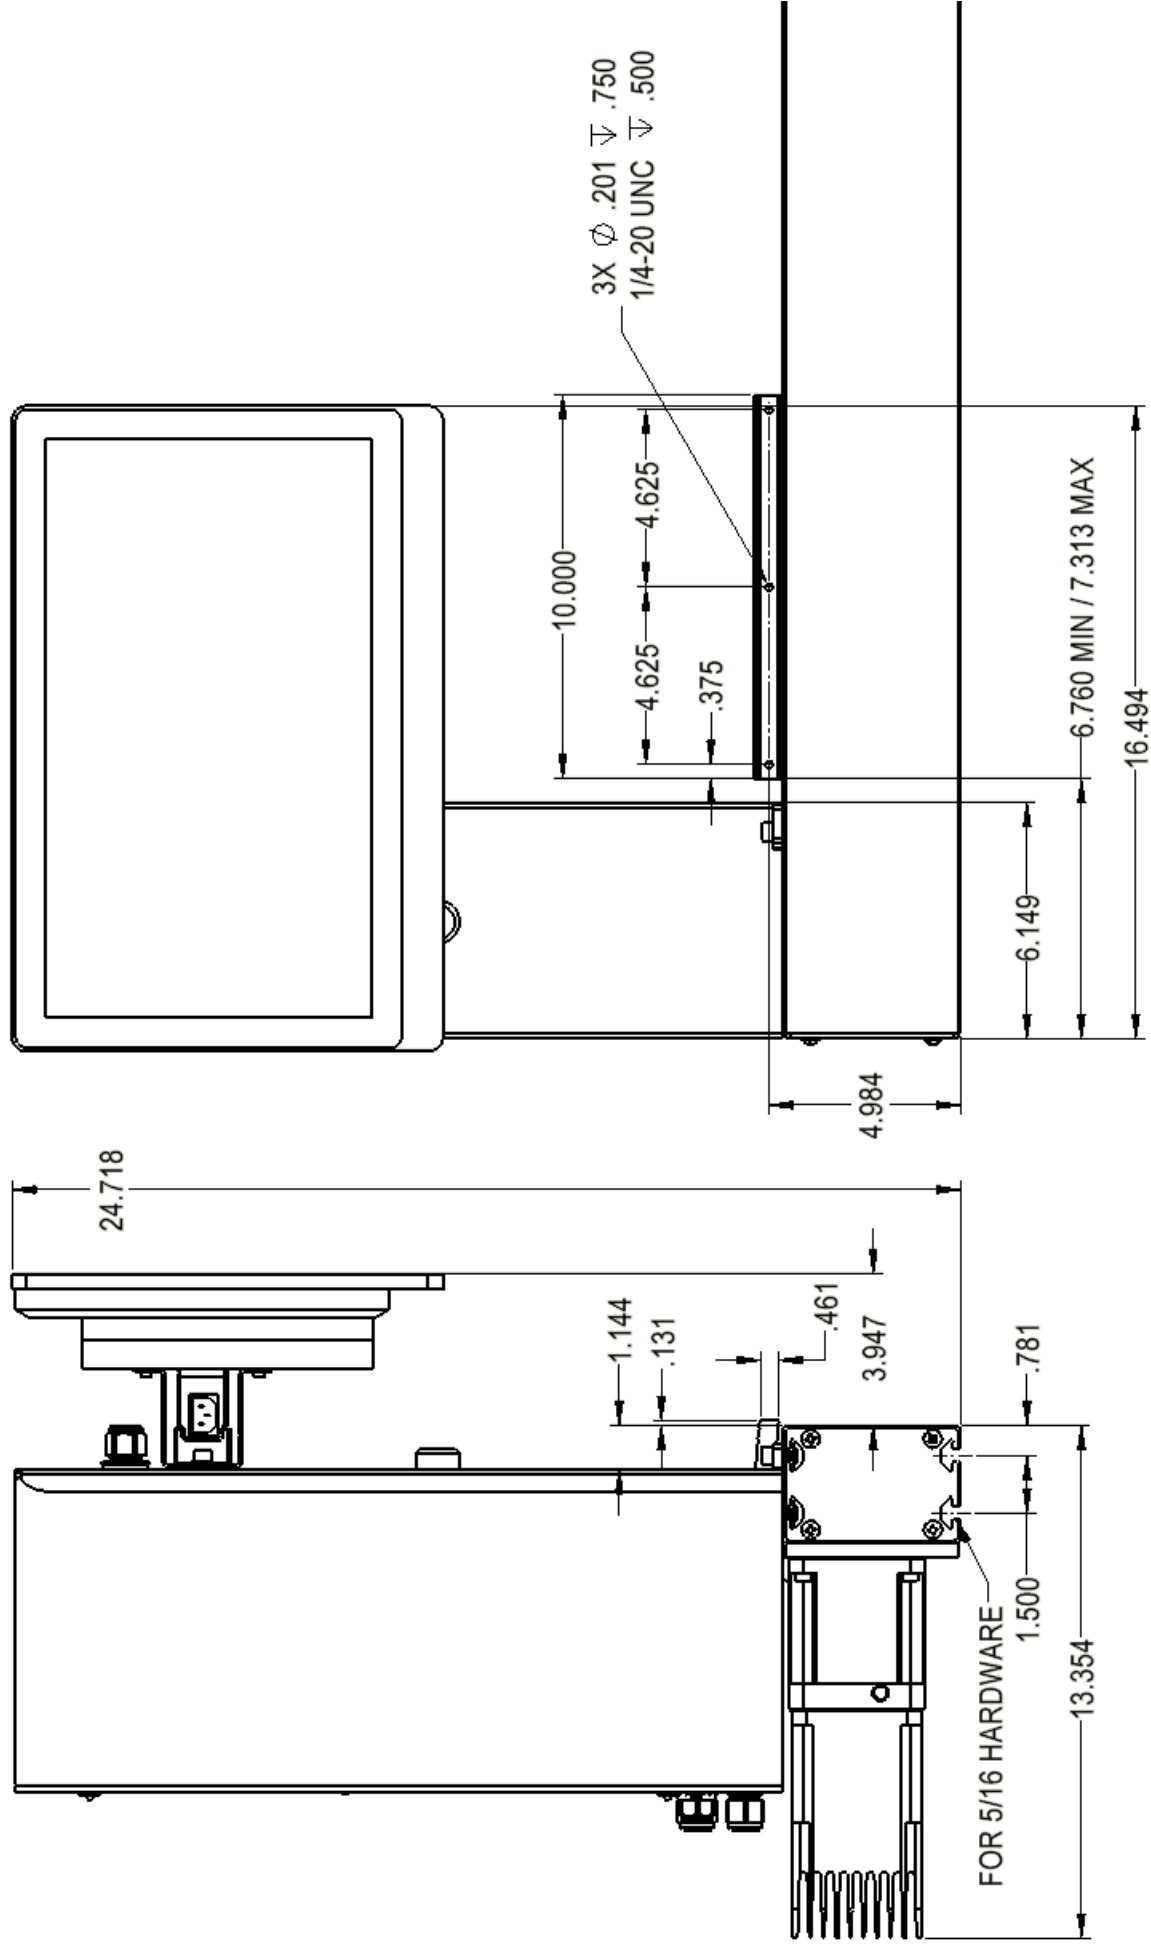

RazorOptimal Pockethole

RazorOptimal Cyclone 600 & APS

RazorGage ST with Roller Table

MINI PC OPTION

ANDROID OPTION

RazorGage Control Tower PC

NOTE: DIMENSIONS RELATED TO TOUCH SCREEN MONITOR ARE SUBJECT TO CHANGE WITHOUT WARNING.