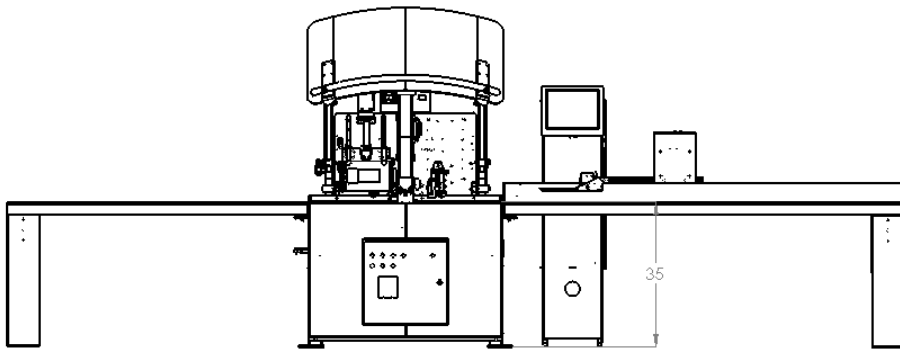

RazorOptimal Pockethole

RazorOptimal Cyclone 600 & APS

RazorGage ST with Roller Table

MINI PC OPTION

ANDROID OPTION

RazorGage Control Tower PC

NOTE: DIMENSIONS RELATED TO TOUCH SCREEN MONITOR ARE SUBJECT TO CHANGE WITHOUT WARNING.