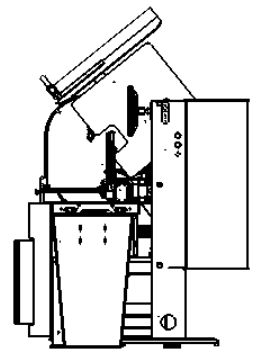

RazorOptimal Pockethole

RazorOptimal Cyclone 600 & APS

RazorGage ST with Roller Table

MINI PC OPTION

ANDROID OPTION

RazorGage Control Tower PC

NOTE: DIMENSIONS RELATED TO TOUCH SCREEN MONITOR ARE SUBJECT TO CHANGE WITHOUT WARNING.