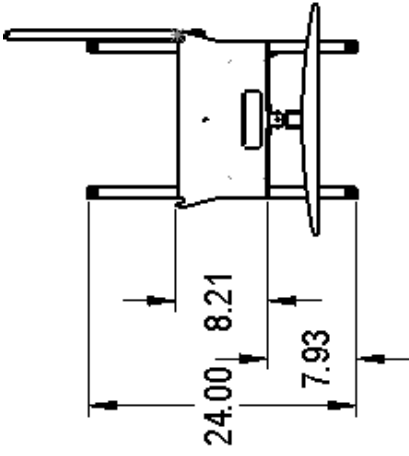

RazorOptimal Pockethole

RazorOptimal Cyclone 600 & APS

RazorGage ST with Roller Table

MINI PC OPTION

ANDROID OPTION

RazorGage Control Tower PC

NOTE: DIMENSIONS RELATED TO TOUCH SCREEN MONITOR ARE SUBJECT TO CHANGE WITHOUT WARNING.