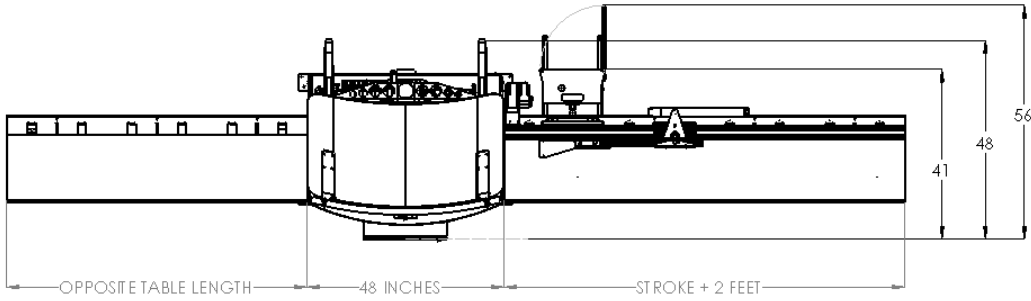

RazorOptimal Pockethole

RazorOptimal Cyclone 600 & APS

RazorGage ST with Roller Table

MINI PC OPTION

ANDROID OPTION

RazorGage Control Tower PC

NOTE: DIMENSIONS RELATED TO TOUCH SCREEN MONITOR ARE SUBJECT TO CHANGE WITHOUT WARNING.