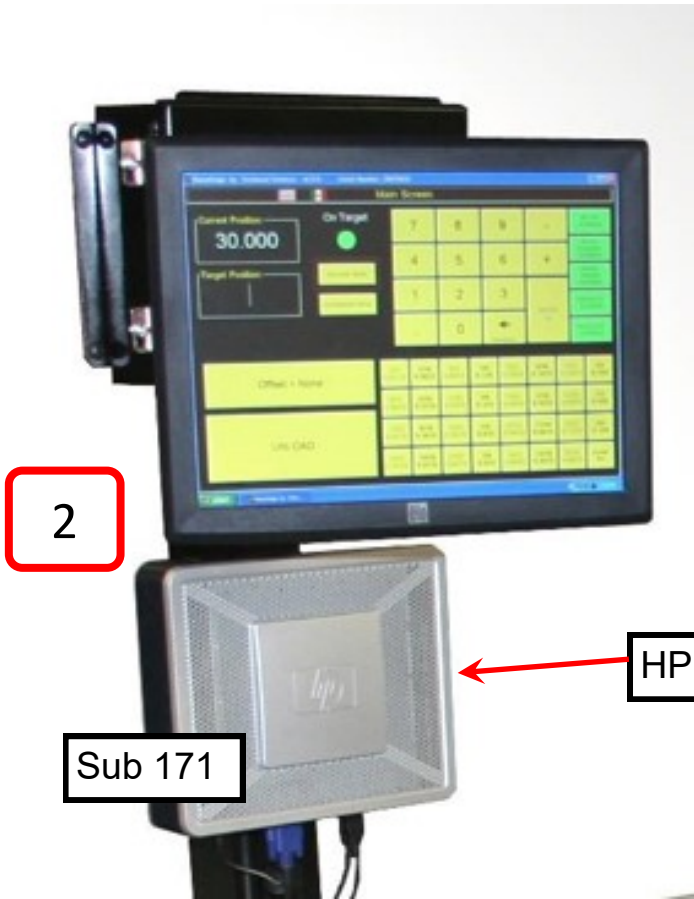

1

External Desktop Tower

HP Thin Client

TSI External Box PC

Windows Tablets

Fujitsu Windows Tablet

Microsoft Surface Windows Tablet

HP Stream 7" PC

Tablet for Caliper Measuring Table

10

Intel Compute Stick

11

Intel NUC External

12

Intel NUC Embedded

13