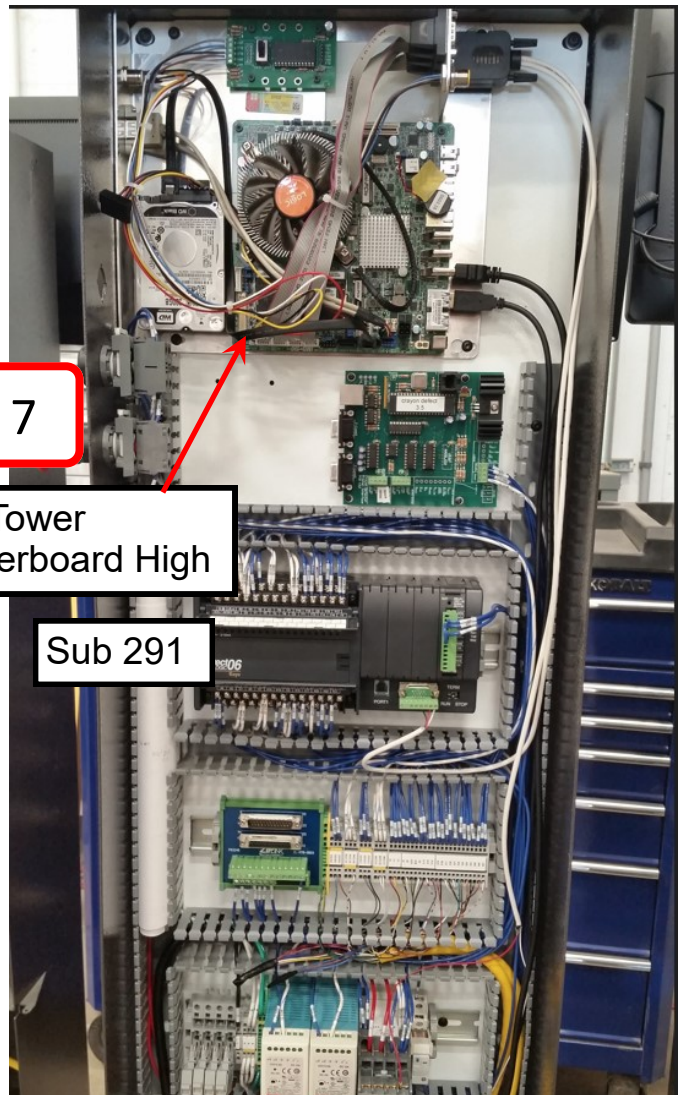

1

External Desktop Tower

Tower Motherboard Low

4

5

Tower Logic Supply

Sub 291

6

Fanless Tower Motherboard High

Sub 291

7

Fan Tower Motherboard High

Sub 291

Intel NUC External

12

Intel NUC Embedded

Main Screen

Current Position: 16.000

Target Position: [ ]

On Target [Green Light]

7	8
4	5
1	2
.	0