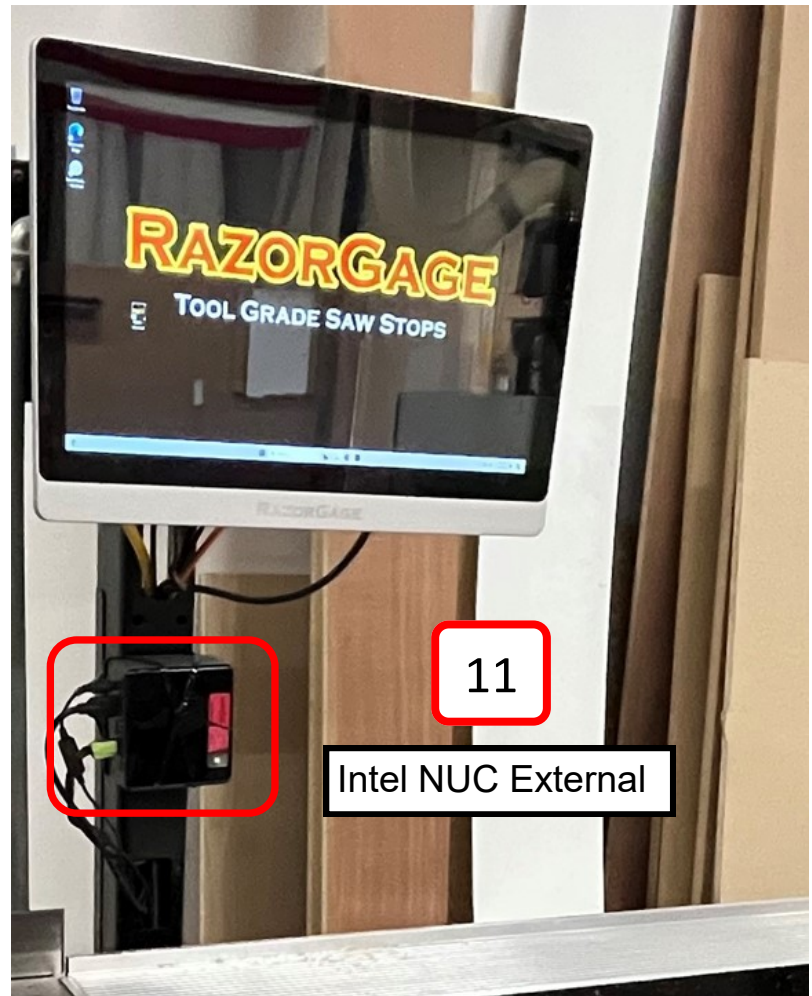

11 Intel NUC External