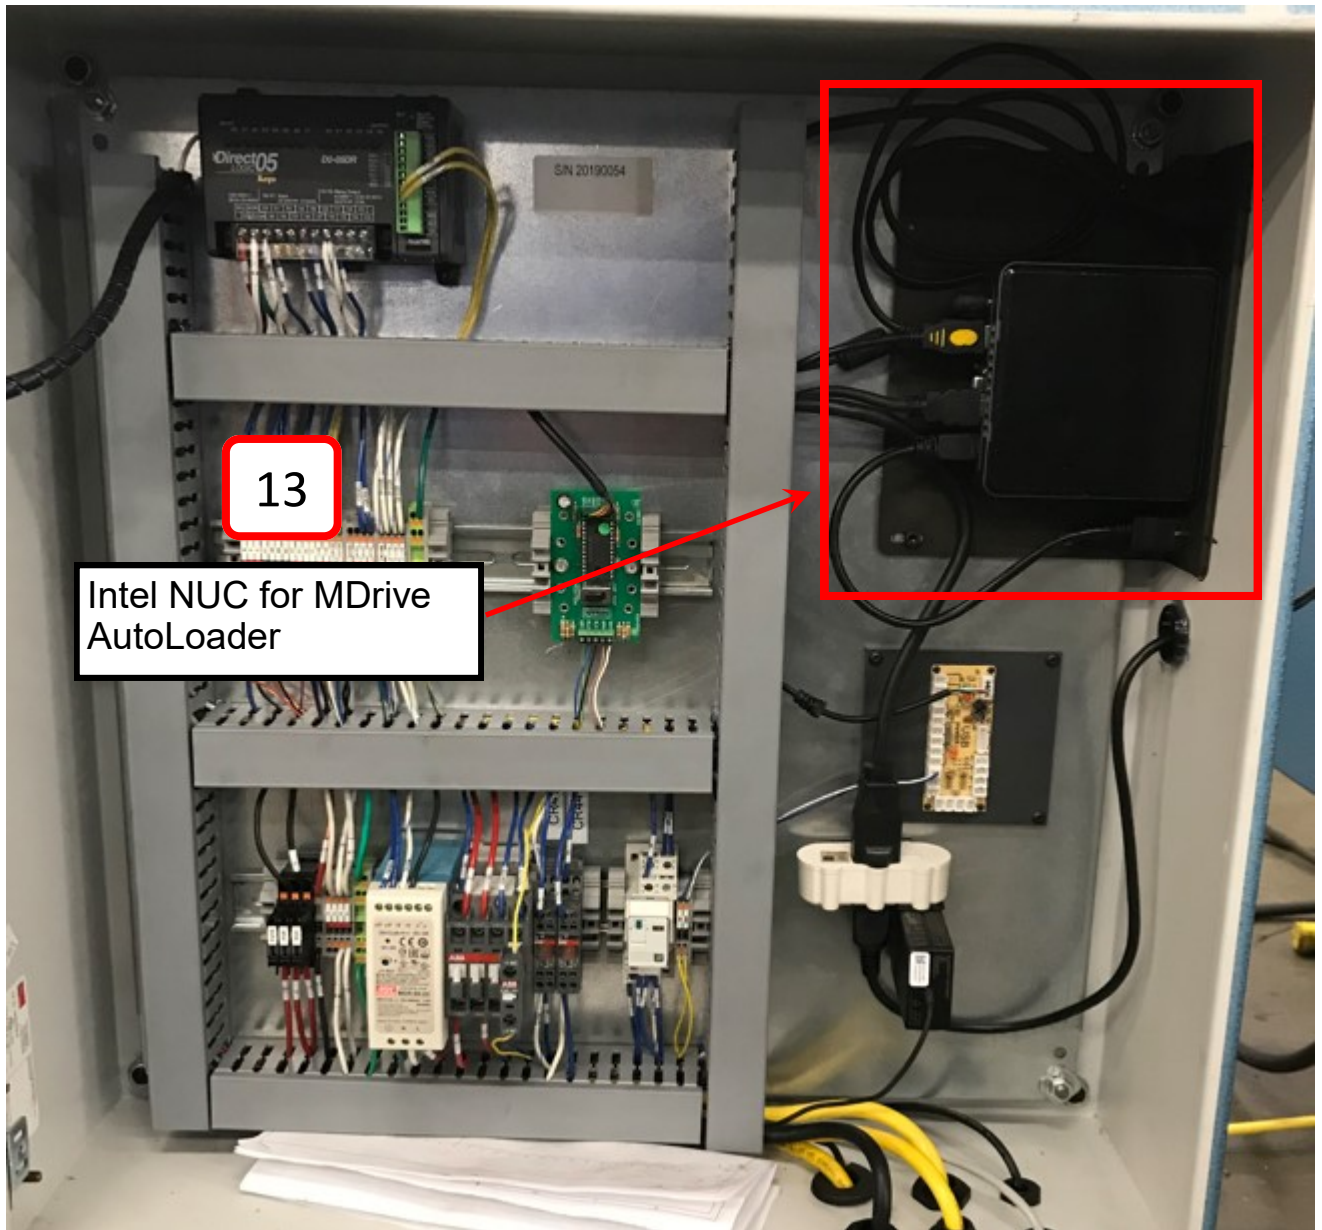

13

Intel NUC for MDrive
AutoLoader

14

Intel NUC for RG3
AutoLoader