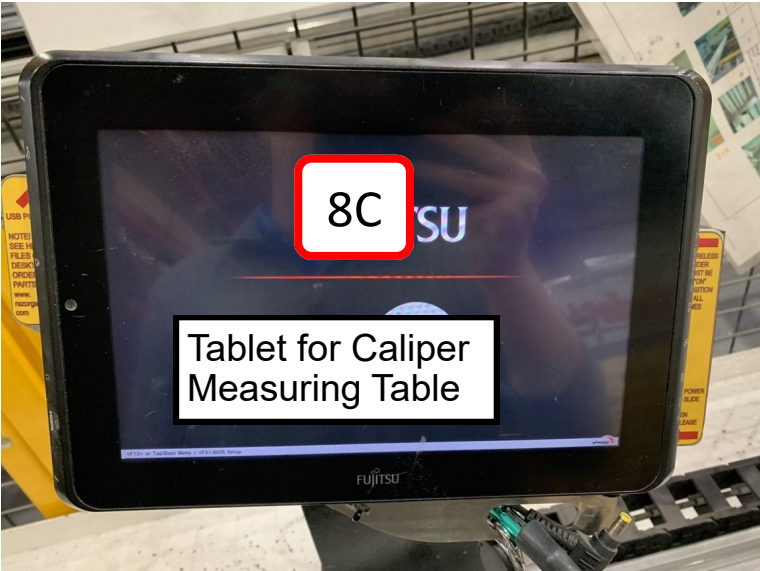

# Windows Tablets

Fujitsu Windows Tablet

Microsoft Surface Windows Tablet

HP Stream 7" PC

Tablet for Caliper Measuring Table

10

Intel Compute Stick

11