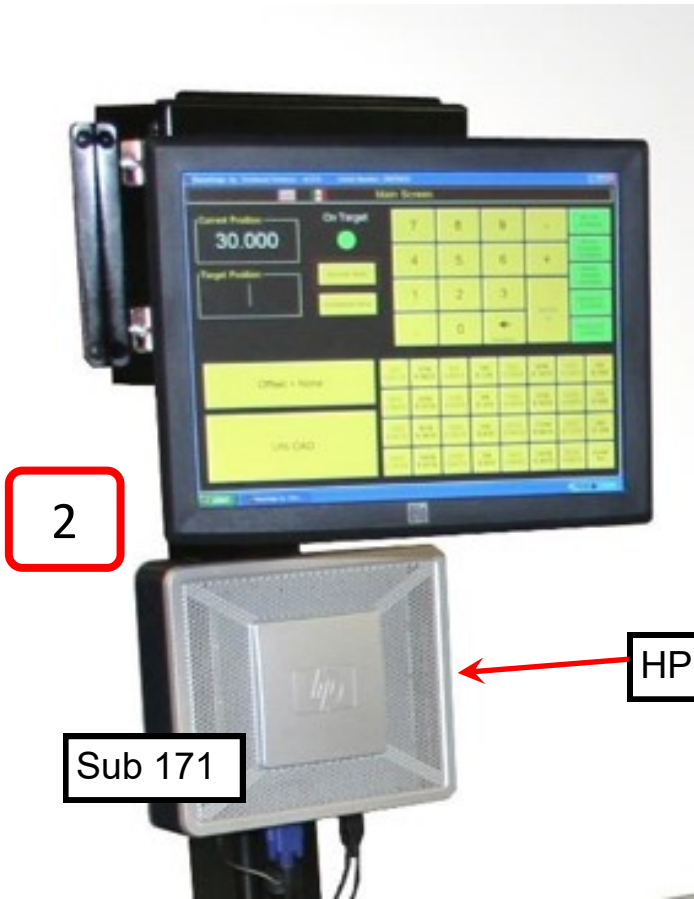

1

External Desktop Tower

Tower Motherboard Low

4

5

Tower Logic Supply

Sub 291

6

Intel NUC External

12

Intel NUC Embedded

Main Screen

Current Position: 16.000

Target Position: [ ]

On Target [Green Light]

7	8
4	5
1	2
.	0