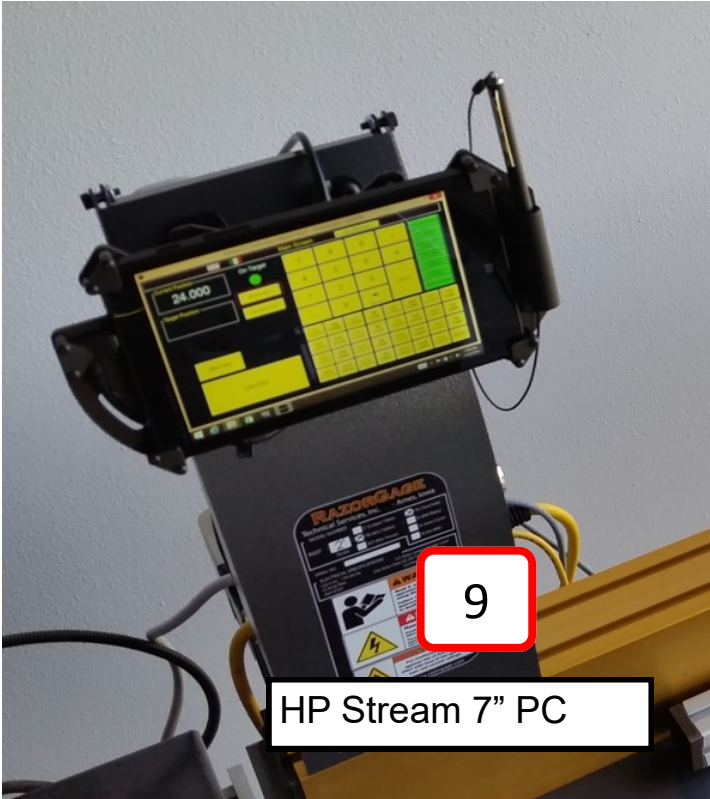

HP Stream 7" PC