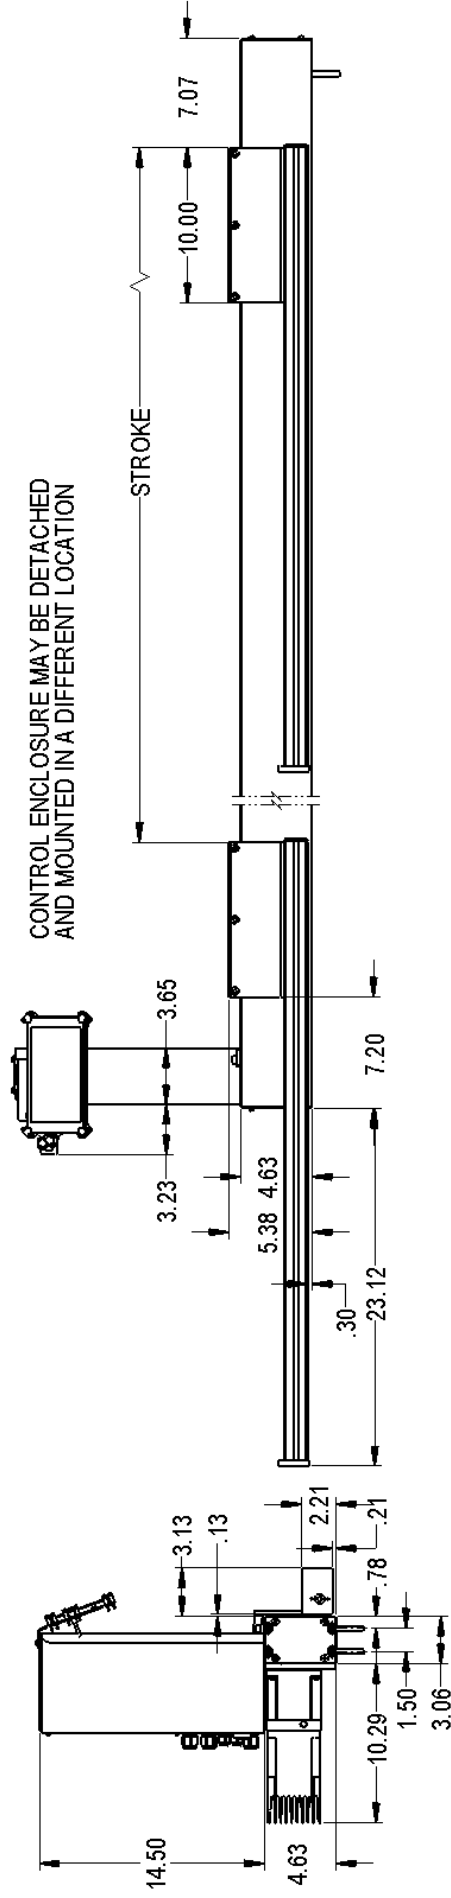

RazorOptimal Pockethole

RazorOptimal Cyclone 600 & APS

RazorGage ST with Roller Table

MINI PC OPTION

ANDROID OPTION

RazorGage Control Tower PC

NOTE: DIMENSIONS RELATED TO TOUCH SCREEN MONITOR ARE SUBJECT TO CHANGE WITHOUT WARNING.