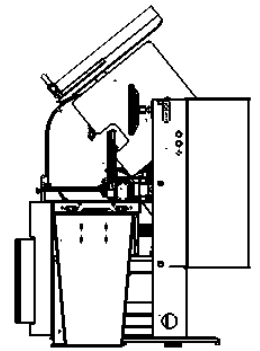

RazorOptimal Pockethole

RazorOptimal Cyclone 600 & APS

RazorGage ST with Roller Table

MINI PC OPTION

ANDROID OPTION

RazorGage Control Tower PC

NOTE: DIMENSIONS RELATED TO TOUCH SCREEN MONITOR ARE SUBJECT TO CHANGE WITHOUT WARNING.