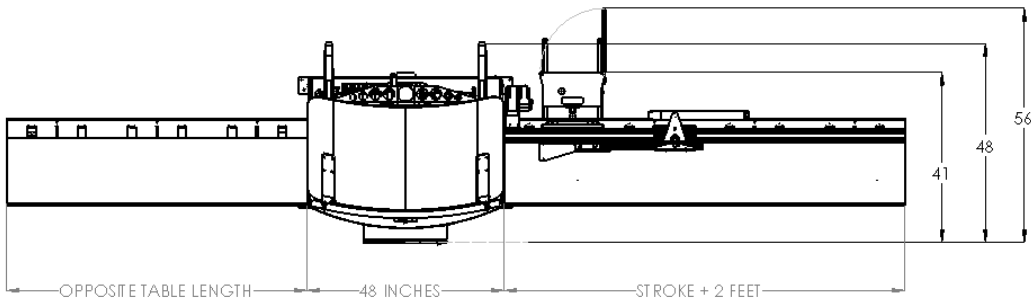

RazorOptimal Pockethole

RazorOptimal Cyclone 600 & APS

RazorGage ST with Roller Table

MINI PC OPTION

ANDROID OPTION

RazorGage Control Tower PC

NOTE: DIMENSIONS RELATED TO TOUCH SCREEN MONITOR ARE SUBJECT TO CHANGE WITHOUT WARNING.