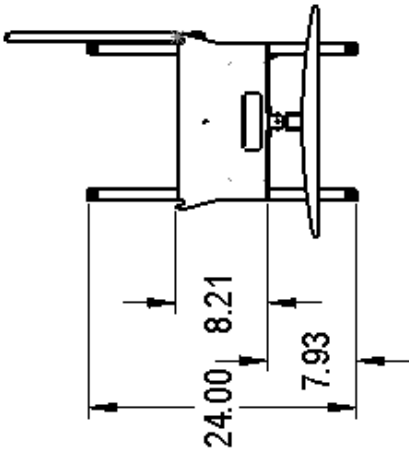

RazorOptimal Pockethole

RazorOptimal Cyclone 600 & APS

RazorGage ST with Roller Table

MINI PC OPTION

ANDROID OPTION

RazorGage Control Tower PC

NOTE: DIMENSIONS RELATED TO TOUCH SCREEN MONITOR ARE SUBJECT TO CHANGE WITHOUT WARNING.