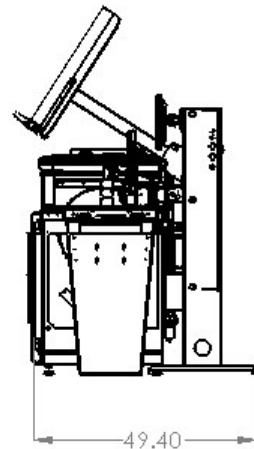

RazorOptimal Pockethole

RazorOptimal Cyclone 600 & APS

RazorGage ST with Roller Table

MINI PC OPTION

ANDROID OPTION

RazorGage Control Tower PC

NOTE: DIMENSIONS RELATED TO TOUCH SCREEN MONITOR ARE SUBJECT TO CHANGE WITHOUT WARNING.