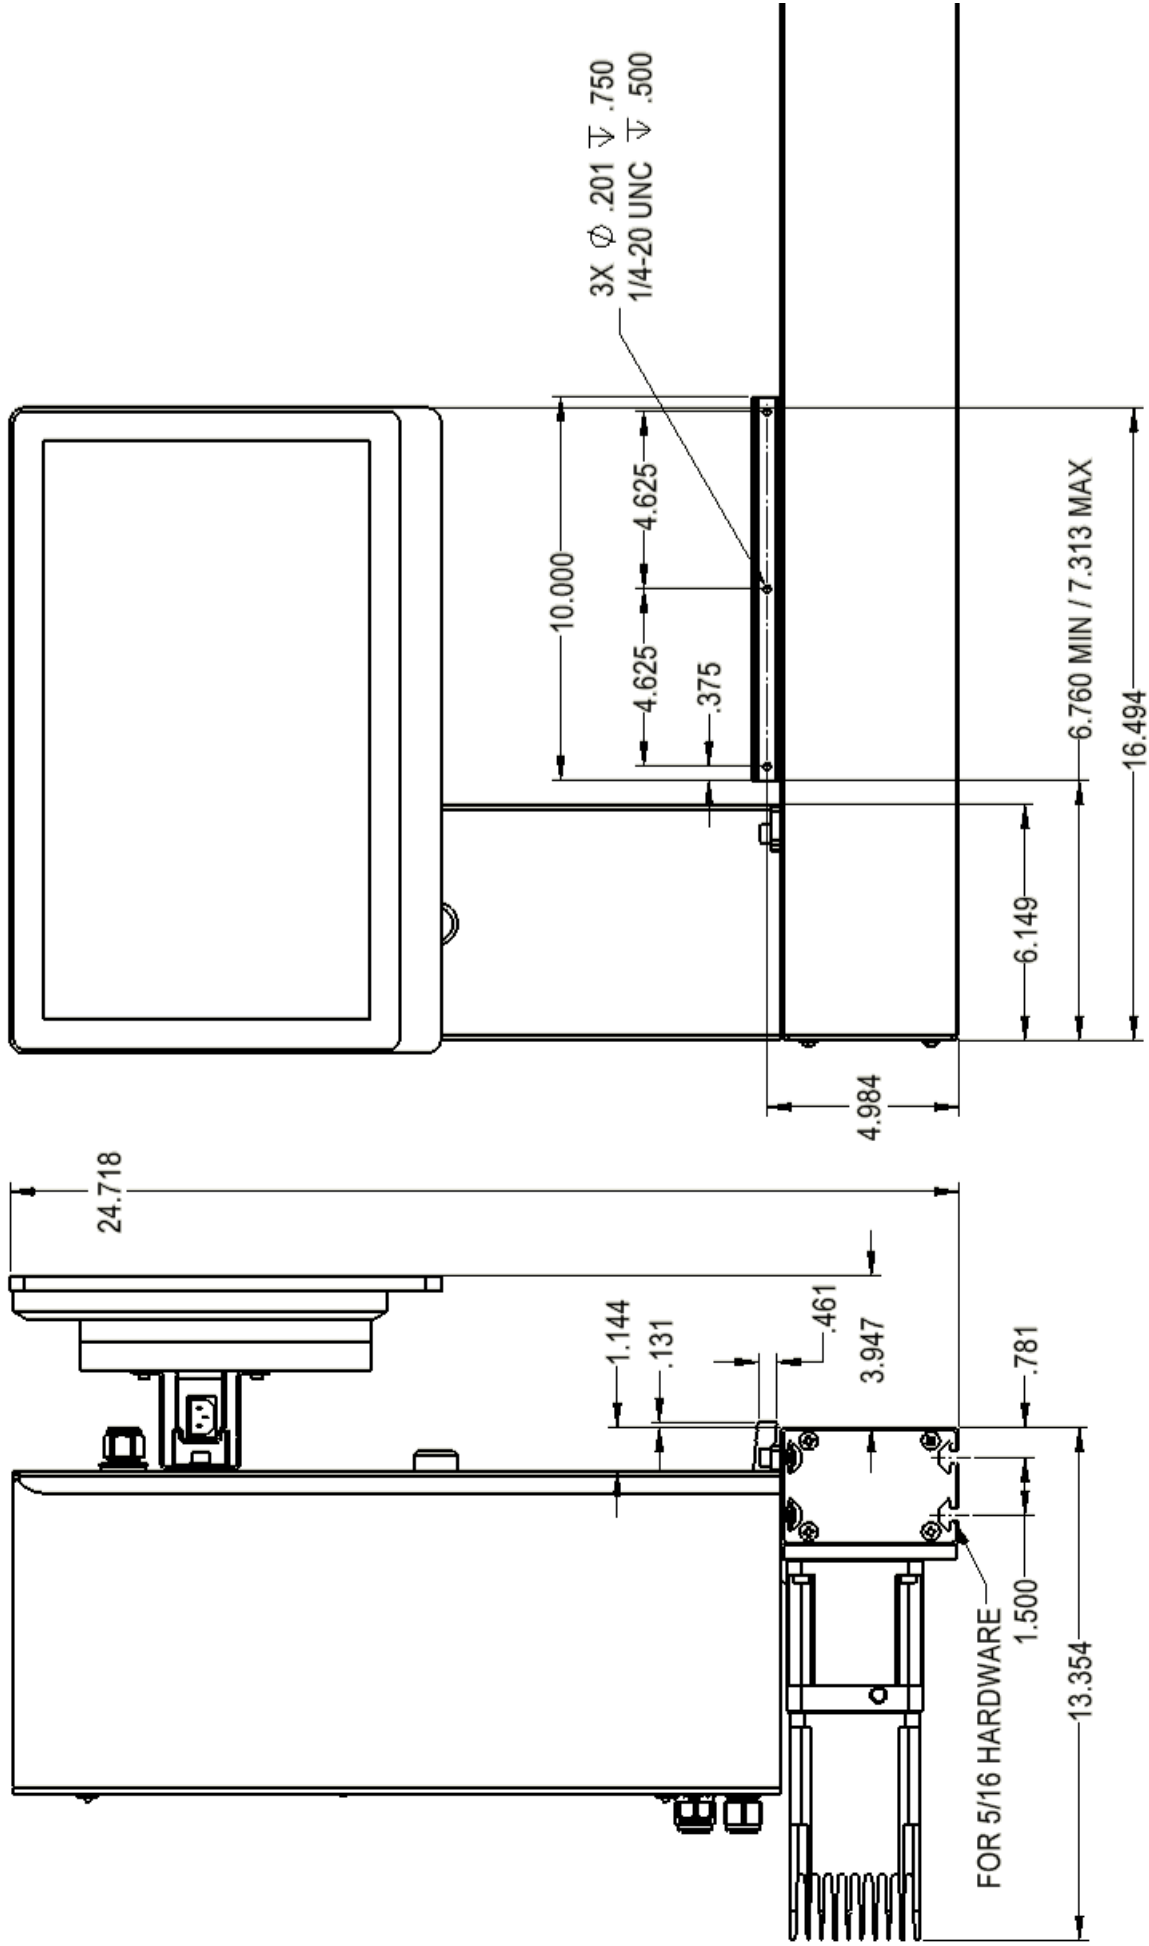

RazorOptimal Pockethole

RazorOptimal Cyclone 600 & APS

RazorGage ST with Roller Table

MINI PC OPTION

ANDROID OPTION

RazorGage Control Tower PC

NOTE: DIMENSIONS RELATED TO TOUCH SCREEN MONITOR ARE SUBJECT TO CHANGE WITHOUT WARNING.