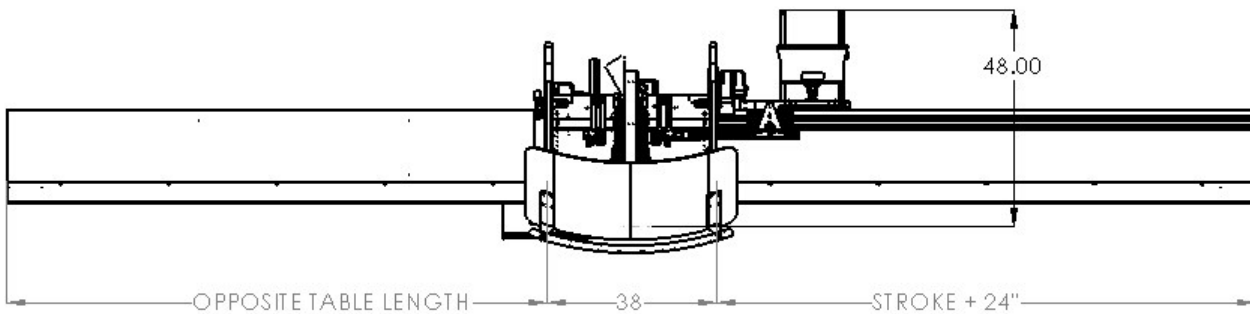

RazorOptimal Pockethole

RazorOptimal Cyclone 600 & APS

RazorGage ST with Roller Table

MINI PC OPTION

ANDROID OPTION

RazorGage Control Tower PC

NOTE: DIMENSIONS RELATED TO TOUCH SCREEN MONITOR ARE SUBJECT TO CHANGE WITHOUT WARNING.