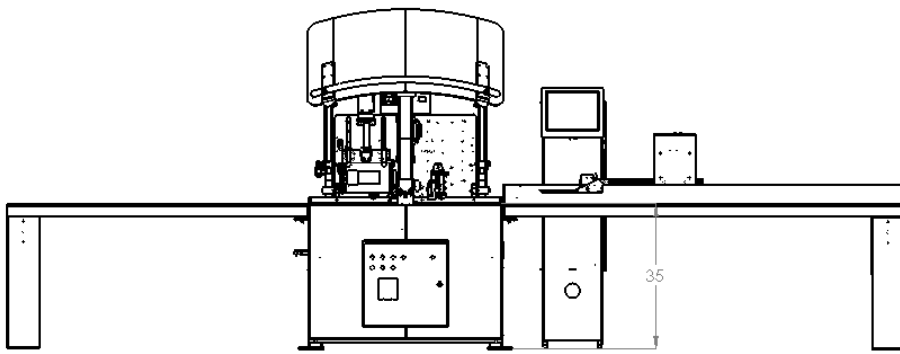

RazorOptimal Pockethole

RazorOptimal Cyclone 600 & APS

RazorGage ST with Roller Table

MINI PC OPTION

ANDROID OPTION

RazorGage Control Tower PC

NOTE: DIMENSIONS RELATED TO TOUCH SCREEN MONITOR ARE SUBJECT TO CHANGE WITHOUT WARNING.